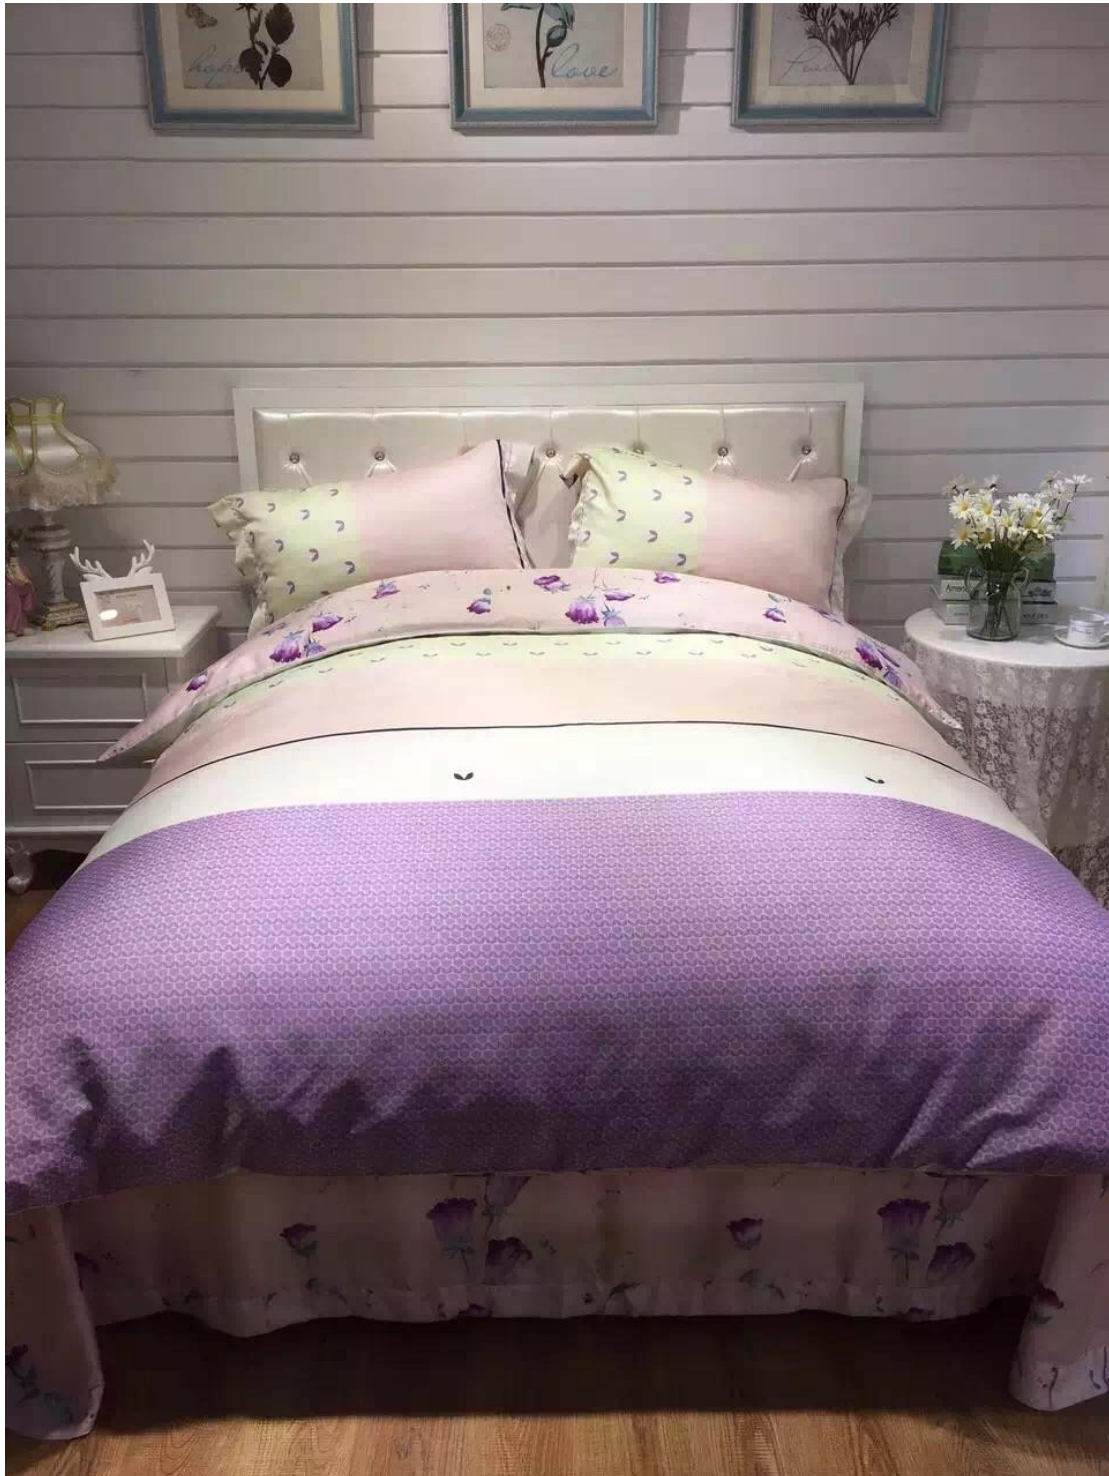

BEDTIME RECOMMENDATION

Duvet Cover Set-4pcs
40S Tencel
200-Thread-Count

Contact Information
Lily Niu: nah748@163.com
Leila Yang: yangshanshan84973@163.com

BDT-T201601

—Like us on Facebook: Bedtime Recommendation—